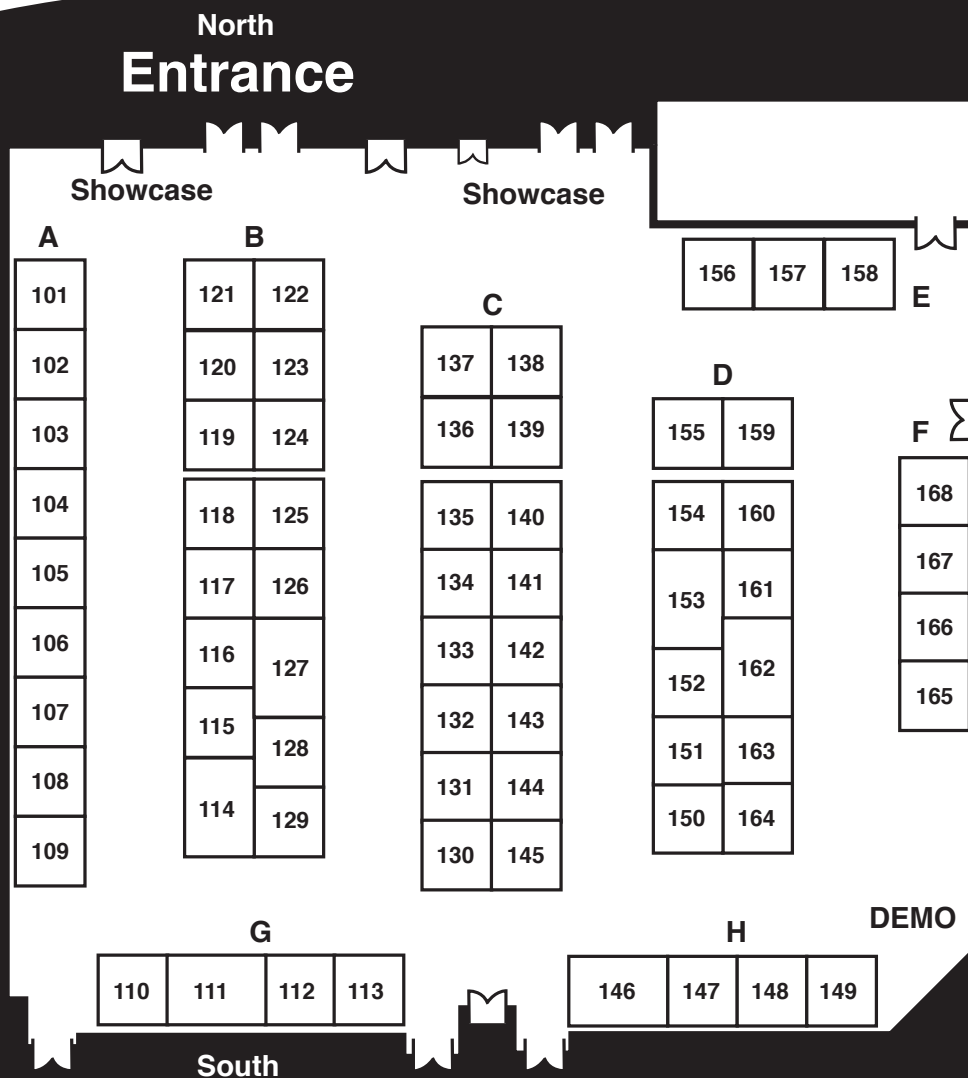

2009 Inland Crafts

JEWELRY

- 109* Melissa Carroll
- 150 Debra Carus
- 101 Sun Chan
- 119 Cheryl DeGroot
- 123* Julia Kennedy
- 113 Marty Kneeland and Brit-Simone Sutter
- 142 Sassi LaMuth
- 139 Amy Mickelson
- 156* Larry Ochsner
- 161 Cris O'Keef
- 128 Aurin Panepento
- 148* Margaret Regan
- 135* Shelley Roberts
- 105 Passiko True

LEATHER

- 164 Marilyn Bacon

METAL

- 110 Rob Harper
- 153* Doug Mader
- 106 Paul Wisdom

MIXED MEDIA

- 160 Dianna Chelf
- 125 Larry Ellingson
- 116* Mary Ennes Davis
- 144 Vicki Fish
- 131 Peter Gallagher
- 154 Chris Giffin
- 112 Kim Groff-Harrington
- 107 Charleen Martin
- 147 Jan Moulder
- 166 Rik Nelson
- 157 Thurman Scheumack
- 133 Wendy Zupan Bailey

PHOTOGRAPHY

- 138 Randy Dana
- 151* Raquel Edwards
- 118 Linda Lowry
- 165* Jim Nilsen
- 111 Gay Waldman

SCULPTURE

- 127 Sam and Tom Bates
- 146* Andrew Carson

WOOD

- 108 Philip Boulding
- 120* Allen and Mary Dee Dodge
- 168 Gary Knapp
- 124 Jason Rounds

BASKETRY

- 136* Shannon Kruger

CERAMICS

- 130* James Diem
- 141* Annie Dyer
- 159 Gil Harrison
- 126* Linda Heisserman
- 163 Dan Ishler
- 122* Paddy McNeely
- 143* Eleanor Murphey
- 103* Larry Richmond
- 117 Iva Talacko

FIBER

- 132 Niko Culevski
- 102 Louise Kodis
- 115 Maia Leisz

FIBER/WEARABLES

- 134 Sharon Berube
- 158* Kathryn Cohoe
- 155 Ami Davis
- 121* Kathy Hutchinson
- 104 Carolyn Cristina Manzoni
- 129 Lana Saint Michel
- 145 Dorothy Skea

FURNITURE

- 162 Michael Neiman
- 140 Craig Windom

GLASS

- 167 Kenneth Frybarger
- 152* Jan Hoak
- 114* Dan LaChaussee
- 137 Leonard Tinnell and Katie Patten

* New Artist